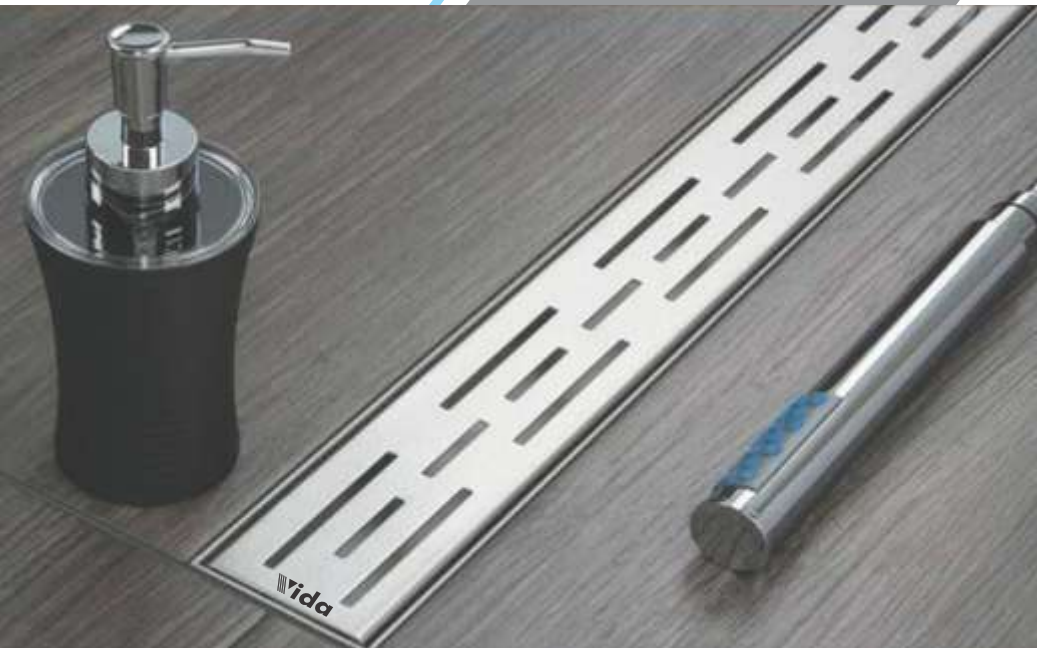

MILANO CHANNEL DRAIN

S.No.	Item Code	Outer Frame Length (mm)	Outer Frame Width (mm)		Outer Frame Height (mm)	Outlet Size (mm)	MRP
1	MCD-209	300 mm	80 mm	90 mm	30 mm	48 mm	3250.00
2	MCD-210	450 mm	80 mm	90 mm	30 mm	48 mm	4880.00
3	MCD-211	600 mm	80 mm	90 mm	30 mm	48 mm	6520.00
4	MCD-212	700 mm	80 mm	90 mm	30 mm	48 mm	7480.00
5	MCD-213	750 mm	80 mm	90 mm	30 mm	48 mm	8010.00
6	MCD-214	800 mm	80 mm	90 mm	30 mm	48 mm	8550.00
7	MCD-215	900 mm	80 mm	90 mm	30 mm	48 mm	9770.00
8	MCD-216	1000 mm	80 mm	90 mm	30 mm	48 mm	10860.00
9	MCD-217	1200 mm	80 mm	90 mm	30 mm	48 mm	13020.00