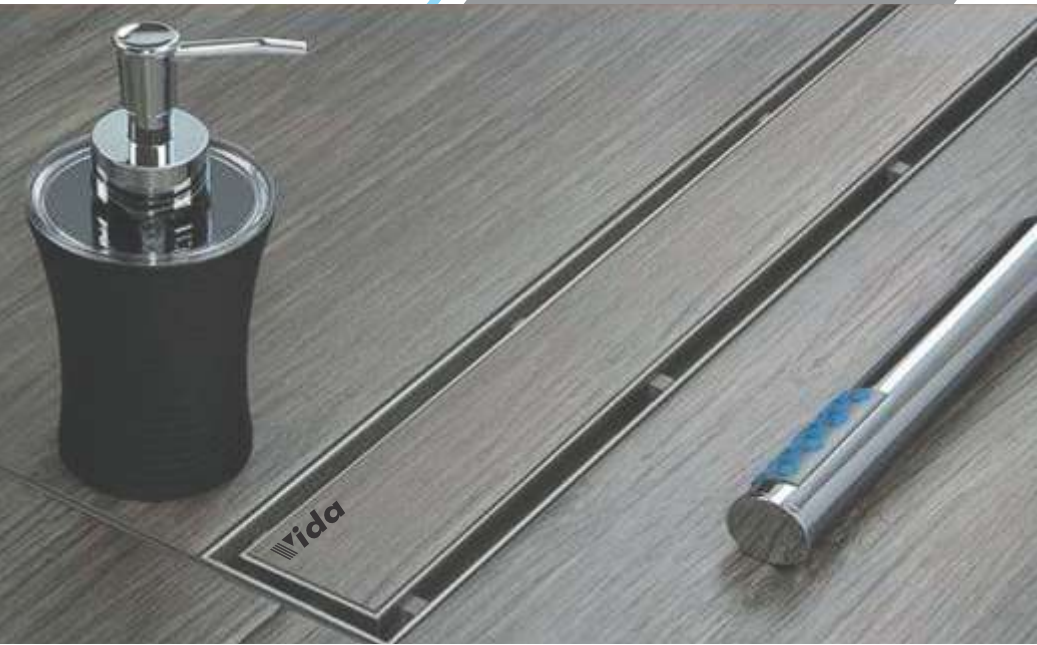

ABBEY TILE IN CHANNEL DRAIN

S.No.	Item Code	Outer Frame Length (mm)	Outer Frame Width (mm)		Outer Frame Height (mm)	Outlet Size (mm)	MRP
1	ATCD-191	300 mm	80 mm	90 mm	30 mm	48 mm	4250.00
2	ATCD-192	450 mm	80 mm	90 mm	30 mm	48 mm	6370.00
3	ATCD-193	600 mm	80 mm	90 mm	30 mm	48 mm	8490.00
4	ATCD-194	700 mm	80 mm	90 mm	30 mm	48 mm	9750.00
5	ATCD-195	750 mm	80 mm	90 mm	30 mm	48 mm	10450.00
6	ATCD-196	800 mm	80 mm	90 mm	30 mm	48 mm	11150.00
7	ATCD-197	900 mm	80 mm	90 mm	30 mm	48 mm	12740.00
8	ATCD-198	1000 mm	80 mm	90 mm	30 mm	48 mm	14160.00
9	ATCD-199	1200 mm	80 mm	90 mm	30 mm	48 mm	16990.00