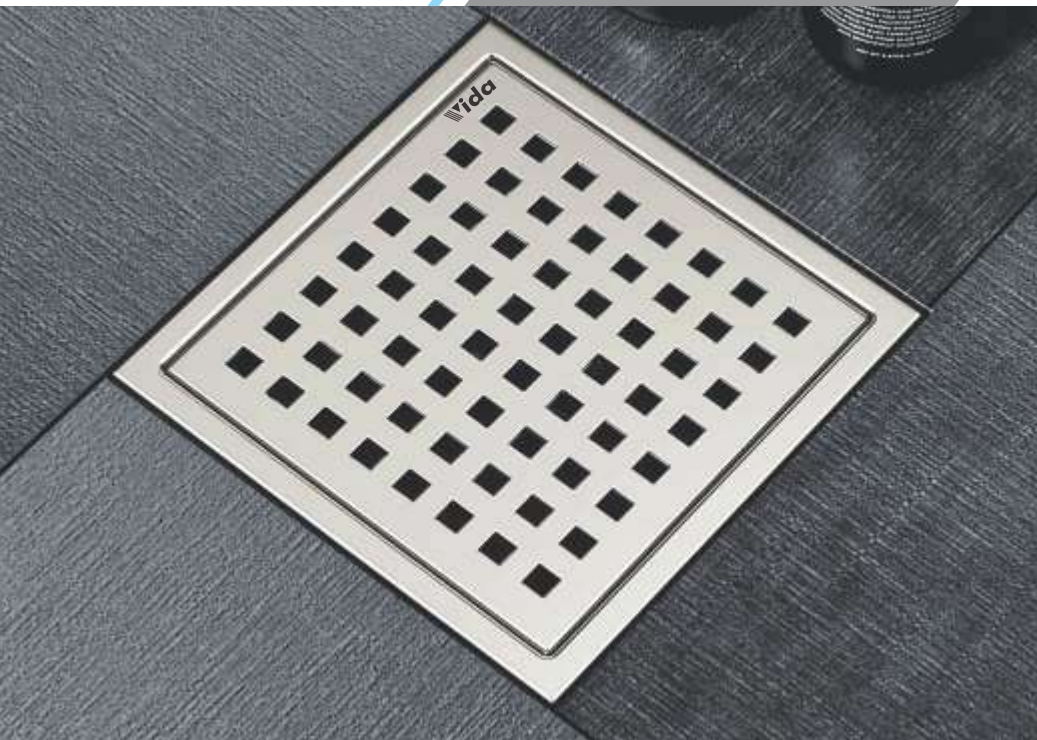

SQUARE FLOOR GRATING WITH TRAP

Item Code : SFG-278

LENGTH	WIDTH	FINISH	MRP
125mm	125mm	MATTE	720

Item Code : SFG-281

LENGTH	WIDTH	FINISH	MRP
125mm	125mm	MATTE	720

Item Code : SFG-279

LENGTH	WIDTH	FINISH	MRP
150mm	150mm	MATTE	860

Item Code : SFG-282

LENGTH	WIDTH	FINISH	MRP
150mm	150mm	MATTE	860

Item Code : SFG-280

LENGTH	WIDTH	FINISH	MRP
175mm	175mm	MATTE	990

Item Code : SFG-283

LENGTH	WIDTH	FINISH	MRP
175mm	175mm	MATTE	990